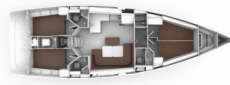

Conviva Maris D.O.O. • Paraćeva 8 • 21000 Split • Croatia

Phone: +385 91 300 2377

E-mail: info@croatia-holidays-charter.com

Web: www.croatia-holidays-charter.com