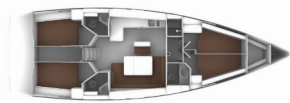

Conviva Maris D.O.O. • Paraćeva 8 • 21000 Split • Croatia

Phone: +385 91 300 2377

E-mail: info@croatia-holidays-charter.com

Web: www.croatia-holidays-charter.com