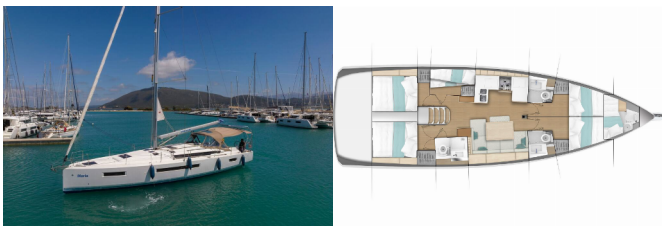

SUN ODYSSEY 490

Maria (2019)

Conviva Maris D.O.O. • Paraćeva 8 • 21000 Split • Croatia

Phone: +385 91 300 2377

E-mail: info@croatia-holidays-charter.com

Web: www.croatia-holidays-charter.com

Yacht Base	Lefkas Main Port, Greece
Yacht ID	4162
Yacht Brands	Jeanneau
Yacht Name	Maria
Production Year	2019
Length	14.42 M
Cabins	5 + 1
Berths	10 + 1 + 1
WC	4

ADDITIONAL: Flag

COMFORT: Bedlinen and towels, Blankets, Pillows, Sheets, Towels

DECK: Anchor with chain, Bimini top, Boat hook, Canister for water, Cockpit table, Cockpit/stern, outside shower, Deck brush, Dinghy, Electric anchor windlass, Fenders, Fuel funnel, Mooring ropes, Repair box for dinghy, Round/globular fender, Sprayhood, Swimming ladder, Water hose