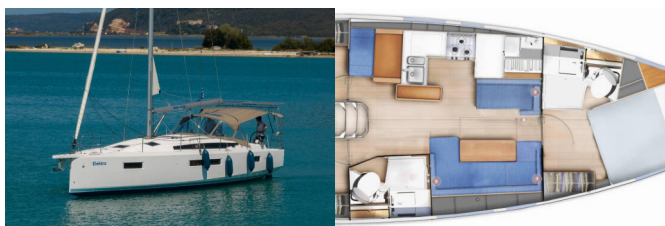

SUN ODYSSEY 410

Elektra (2022)

Conviva Maris D.O.O. • Paraćeva 8 • 21000 Split • Croatia

Phone: +385 91 300 2377

E-mail: info@croatia-holidays-charter.com

Web: www.croatia-holidays-charter.com

Yacht Base	Lefkas Main Port, Greece
Yacht ID	4152
Yacht Brands	Jeanneau
Yacht Name	Elektra
Production Year	2022
Length	12.35 M
Cabins	3
Berths	6 + 2
WC	2

ADDITIONAL: Flag

COMFORT: Bedlinen and towels, Blankets, Pillows, Sheets, Towels

DECK: Anchor with chain, Bimini top, Boat hook, Canister for water, Cockpit table, Cockpit/stern, outside shower, Deck brush, Dinghy, Electric anchor windlass, Fenders, Fuel funnel, Mooring ropes, Repair box for dinghy, Round/globular fender, Sprayhood, Swimming ladder, Water hose