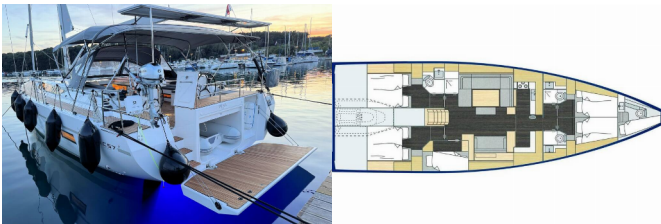

BAVARIA C57 STYLE

Mina (2024)

Conviva Maris D.O.O. • Paraćeva 8 • 21000 Split • Croatia

Phone: +385 91 300 2377

E-mail: info@croatia-holidays-charter.com

Web: www.croatia-holidays-charter.com

Yacht Base Marina Tehnomont Veruda,
Pula, Croatia

Yacht ID 4124

Yacht Brands Bavaria

Yacht Name Mina

Production Year 2024

Length 16.73 M

Cabins 5 + 1

Berths 10 + 1 + 1

WC 3 + 1

COMFORT: Bed linen, Blankets, Cockpit cushions, Pillows, Sundeck cushions

DECK: Bathing platform, Bilge pump – Mechanic, Bimini top, Boat hook, Bosun's chair (Safe seat) (boatswain's chair), Cockpit fridge, Cockpit grill, Cockpit table, Cockpit/stern, outside shower, Deck brush, Dinghy, Dinghy (byboat) pump, Dinghy garage, Electric anchor windlass, Fenders, Gangway, Impeller, V-belt, oilfilter, Jerry cans for diesel, Main anchor, Mooring ropes, Plastic bucket, Round/globular fender, Side door for boarding, Spare anchor (Reserve, Auxiliary anchor), Sponge, Sprayhood, Spring line, Swimming ladder, Teak cockpit, Teak deck, Water hose, Winch handles

ENTERTAINMENT: Bluetooth player, FUSION sound system, LCD TV, mp3 player, Outdoor speakers, Underwater lights, USB

GALLEY: Gas bottles, Gas cookers, Hot water, Kitchen utensils (Galley equipment, cutlery), Microwave, NESPRESSO coffee machine, Oven, Refrigerator, Sink

INTERIOR: Barometer, Clock, Clothes hangers, Inside shower, Oak interior, Upholstery, Yacht documents, Yacht keys

NAVIGATION: Autopilot, Binoculars, Bow thruster, CRO flag, Echosounder/Depthsounder, GPS chart plotter – cockpit, Hand bearing compass, Harbour guides, LED Navigation lights, Logge/Lot/Speed/Wind, Navigation (Nautical) charts and nautical guide, Navigation set, Radar reflector, Spyglass with bearing compass, Tridata, Wind instrument/Anemometer

SAFETY: Black Water Tank, Distress signals, Emergency tiller, Engine spare parts, Fire extinguisher, First aid kit, Flashlight, Fog horn, Life belts (Safety harness), Life buoy + Flashing light, Life jackets, Oars (Paddles), Set of tools, Thermal suit, VHF radio

YACHT ELECTRICS: Air Conditioning, Battery charger, Bilge pump – Electric, Generator, Heating, Plug 220V, 12 V, Service batteries, Shore connection 220 V, Solar panels, Start battery