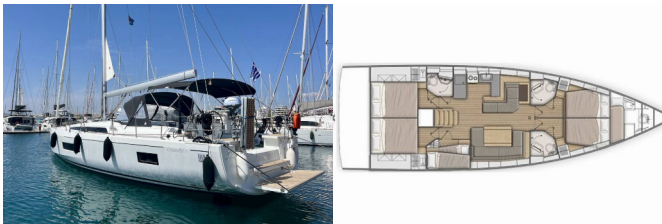

OCEANIS 51.1

Olga (2023)

Conviva Maris D.O.O. • Paraćeva 8 • 21000 Split • Croatia

Phone: +385 91 300 2377

E-mail: info@croatia-holidays-charter.com

Web: www.croatia-holidays-charter.com

Yacht Base	Athens, Alimos Marina, Greece
Yacht ID	4117
Yacht Brands	Beneteau
Yacht Name	Olga
Production Year	2023
Length	15.94 M
Cabins	6
Berths	11 + 1
WC	4

COMFORT: Beach chair, Pillows

DECK: Bathing platform, Bimini top, Cockpit table, Cockpit/stern, outside shower, Dinghy, Gangway, Main Deck Compass, Outboard engine, Sprayhood, Swimming ladder

ENTERTAINMENT: Diving mask, Outdoor speakers, Radio mp3 player