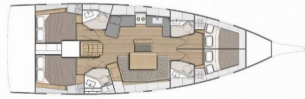

Conviva Maris D.O.O. • Paraćeva 8 • 21000 Split • Croatia

Phone: +385 91 300 2377

E-mail: info@croatia-holidays-charter.com

Web: www.croatia-holidays-charter.com