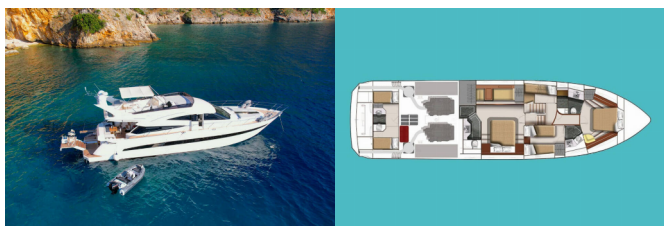

GALEON 640

Bella Zio (2008)

Conviva Maris D.O.O. • Paraćeva 8 • 21000 Split • Croatia

Phone: +385 91 300 2377

E-mail: info@croatia-holidays-charter.com

Web: www.croatia-holidays-charter.com

| | |
|------------------------|---------------------------|
| Yacht Base | ACI Marina Split, Croatia |
| Yacht ID | 4106 |
| Yacht Brands | Galeon |
| Yacht Name | Bella Zio |
| Production Year | 2008 |
| Length | 20.80 M |
| Cabins | 4 + 1 |
| Berths | 8 + 2 |
| Max Persons | 10 |
| WC | 3 + 1 |

COMFORT: Cockpit cushions, Deck cushions, Mattresses, Mosquito nets, Sundeck cushions, Sunshades

DECK: Anchor chain counter, Anchor with chain, Bimini top, Chairs, Cockpit table, Cockpit/stern, outside shower, Dinghy, Dinghy with outboard engine, Electric anchor windlass, Gangway, Main anchor, Mooring ropes, Round/globular fender, Spare anchor (Reserve, Auxiliary anchor), Spring line, Swimming ladder, Teak deck, Water hose