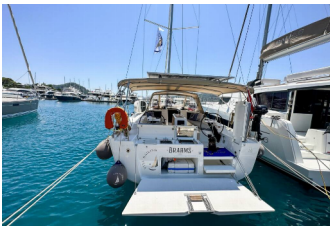

DUFOUR 430

Brahms (2023)

Conviva Maris D.O.O. • Paraćeva 8 • 21000 Split • Croatia

Phone: +385 91 300 2377

E-mail: info@croatia-holidays-charter.com

Web: www.croatia-holidays-charter.com

Yacht Base	Göcek, Turkey
Yacht ID	4064
Yacht Brands	Dufour
Yacht Name	Brahms
Production Year	2023
Length	13.24 M
Cabins	4
Berths	8
Max Persons	8
WC	2

COMFORT: Cockpit cushions

DECK: Anchor with chain, Bathing platform, Bimini top, Boat hook, Cockpit/stern, outside shower, Dinghy, Electric anchor windlass, Gangway, Outboard engine, Sprayhood

ENTERTAINMENT: Radio CD player, USB, AUX input

GALLEY: Hot water, Refrigerator

INTERIOR: Barometer, Electric toilet

NAVIGATION: Autopilot, Electronic sea charts, GPS, Harbour guides, Log, Speed, Depth- echo sounder, Wind instrument/Anemometer

SAFETY: Automatic Inflatable Life Jacket, Black Water Tank, Life jacket (children), Liferaft, VHF radio