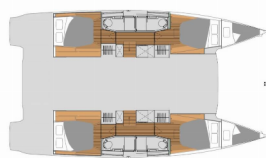

Conviva Maris D.O.O. • Paraćeva 8 • 21000 Split • Croatia

Phone: +385 91 300 2377

E-mail: info@croatia-holidays-charter.com

Web: www.croatia-holidays-charter.com