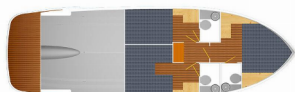

Conviva Maris D.O.O. • Paraćeva 8 • 21000 Split • Croatia

Phone: +385 91 300 2377

E-mail: info@croatia-holidays-charter.com

Web: www.croatia-holidays-charter.com