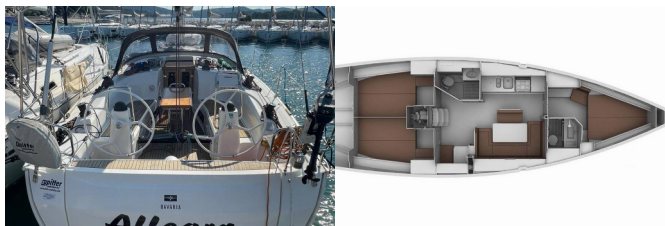

BAVARIA CRUISER 40 S

Allegro (2012)

Conviva Maris D.O.O. • Paraćeva 8 • 21000 Split • Croatia

Phone: +385 91 300 2377

E-mail: info@croatia-holidays-charter.com

Web: www.croatia-holidays-charter.com

Yacht Base	Marina Tehnomont Veruda, Pula, Croatia
Yacht ID	40
Yacht Brands	Bavaria
Yacht Name	Allegro
Production Year	2012
Length	12.35 M
Cabins	3
Berths	6 + 2
Max Persons	8
WC	2

COMFORT: Bed linen, Blankets

DECK: Anchor chain counter, Anchor Jambo, Anchor line, Anchor swivel, Bathing platform, Bimini top, Black ball, Black conus, Boat hook, Bosun's chair (Safe seat) (boatswain's chair), Canister for water, Cockpit table, Cockpit/stern, outside shower, Dinghy, Dinghy (byboat) pump, Electric anchor windlass, Fenders, Gangway, Hawser, Impeller, Jerry cans for diesel, Main anchor, Mooring ropes, Oil filter, Plastic bucket, Repair box for dinghy, Round/globular fender, Spare anchor (Reserve, Auxiliary anchor), Spotlight / Headlights, Sprayhood, Water hose

ENTERTAINMENT: Outdoor speakers, Radio

GALLEY: Gas bottles, Hot water, Ice box, Kitchen utensils (Galley equipment, cutlery)

INTERIOR: Barometer, Clock, Inside shower, Lowerable salon table

NAVIGATION: AIS class B transponder, Autopilot, Binoculars, GPS chart plotter, GPS chart plotter - cockpit, Hand bearing compass, Harbour guides, Log, Speed, Depth- echo sounder, Navigation (Nautical) charts and nautical guide, Navigation set, Radar reflector, Windex

SAFETY: Distress flare box, Fire extinguisher, First aid kit, Flashlight, Fog horn, Horseshoe lifebuoy, Life attol, Life belts (Safety harness), Life jackets, Light and rope for horseshoe life buoy, Set of tools, VHF radio, Wire (shroud) cutter

SAILS: Lazy bag, Lazy jacks, Spinnaker boom

YACHT ELECTRICS: Batteries, Battery charger, DSC station, Heating, Shore connection 220 V