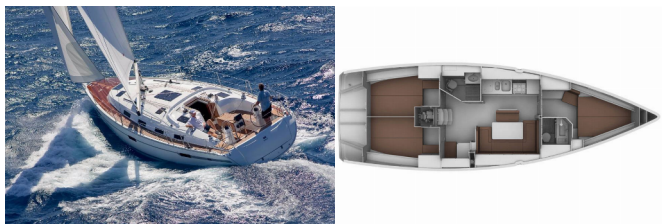

BAVARIA CRUISER 40

Sylvia (2013)

Conviva Maris D.O.O. • Paraćeva 8 • 21000 Split • Croatia

Phone: +385 91 300 2377

E-mail: info@croatia-holidays-charter.com

Web: www.croatia-holidays-charter.com

Yacht Base	Preveza, Main Port, Greece
Yacht ID	3988
Yacht Brands	Bavaria
Yacht Name	Sylvia
Production Year	2013
Length	12.35 M
Cabins	3
Berths	6 + 1
WC	2

DECK: Bimini top, Electric anchor windlass, Gangway, Hydraulic lifting swimming platform, Mooring ropes, Repair box for dinghy, Reserve motor oil, Sprayhood

ENTERTAINMENT: Radio CD mp3 player

INTERIOR: Electric fans in cabins, Electric toilet