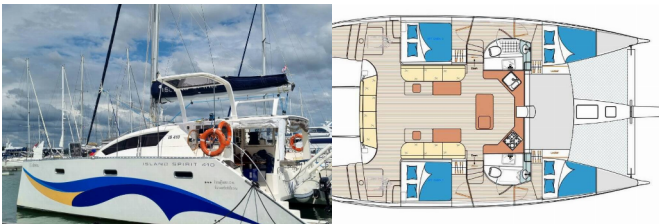

ISLAND SPIRIT 410

Melinda Jane (2019)

Conviva Maris D.O.O. • Paraćeva 8 • 21000 Split • Croatia

Phone: +385 91 300 2377

E-mail: info@croatia-holidays-charter.com

Web: www.croatia-holidays-charter.com

Yacht Base	Phuket, Yacht Haven Marina, Thailand
Yacht ID	3972
Yacht Brands	Island Spirit Yachts
Yacht Name	Melinda Jane
Production Year	2019
Length	12.63 M
Cabins	4
Berths	8 + 1
WC	2

COMFORT: Bed linen, Cockpit cushions, Pillows, Sheets, Shower towels, Towels

DECK: Anchor claw, Anchor line, Anchor with chain, Bimini top, Boat hook, Cockpit table, Cockpit/stern, outside shower, Davit, Deck brush, Dinghy, Electric anchor windlass, Fenders, Fuel funnel, Impeller, V-belt, oilfilter, Jerry cans for fuel, Mooring ropes, Outboard engine, Plastic bucket, Reserve motor oil, Spare anchor (Reserve, Auxiliary anchor), Swimming ladder, Winch handles