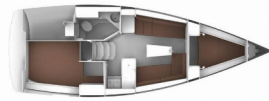

Conviva Maris D.O.O. • Paraćeva 8 • 21000 Split • Croatia

Phone: +385 91 300 2377

E-mail: info@croatia-holidays-charter.com

Web: www.croatia-holidays-charter.com