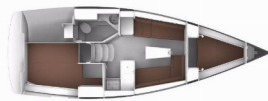

Conviva Maris D.O.O. • Paraćeva 8 • 21000 Split • Croatia

Phone: +385 91 300 2377

E-mail: info@croatia-holidays-charter.com

Web: www.croatia-holidays-charter.com