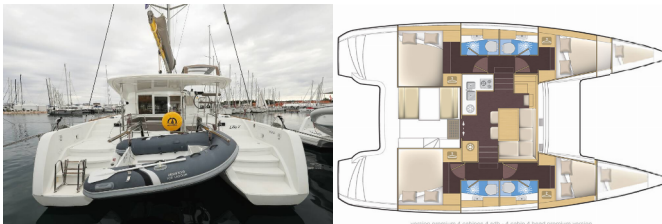

<b>Yacht Base</b>	Marina Šangulin, Biograd, Croatia
<b>Yacht ID</b>	379
<b>Yacht Brands</b>	Lagoon
<b>Yacht Name</b>	Lilla V
<b>Production Year</b>	2016
<b>Length</b>	11.74 M
<b>Cabins</b>	4 + 2
<b>Berths</b>	8 + 2 + 2
<b>WC</b>	4

**COMFORT:** Bed linen, Cockpit cushions, Pillows

**DECK:** Anchor, Anchor Delta, Bilge pump - Mechanic, Boat hook, Cockpit table, Cockpit/stern, outside shower, Dinghy, Electric anchor windlass, Fenders, Gangway, Hard Top Bimini, Mooring ropes, Water hose, Winch handles