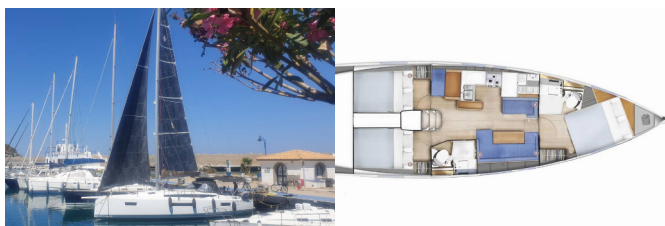

SUN ODYSSEY 410

The Song Is You (2021)

Conviva Maris D.O.O. • Paraćeva 8 • 21000 Split • Croatia

Phone: +385 91 300 2377

E-mail: info@croatia-holidays-charter.com

Web: www.croatia-holidays-charter.com

Yacht Base	Tropea, Porto Di Tropea, Italy
Yacht ID	3712
Yacht Brands	Jeanneau
Yacht Name	The Song Is You
Production Year	2021
Length	12.35 M
Cabins	3
Berths	6 + 2
Max Persons	8
WC	2

COMFORT: Cockpit cushions, Extra bedlinen and towels

DECK: Anchor line, Anchor swivel, Bimini top, Black ball, Black conus, Boat hook, Bosun's chair (Safe seat) (boatswain's chair), Canister for water, Cockpit full tent, Cockpit table with light, Cockpit/stern, outside shower, Dinghy, Dinghy (byboat) pump, Electric anchor windlass, Fenders, Gangway, Hawser, Impeller, V-belt, oilfilter, Jerry cans for diesel, Main anchor, Mooring ropes, Plastic bucket, Remote control for anchor winch with chain counter at helm, Repair box for dinghy, Round/globular fender, Spare anchor (Reserve, Auxiliary anchor), Spotlight / Headlights, Sprayhood, Spring line, Teak cockpit, Water hose

SAILS: Electric halyard winch, Gennaker-device, Lazy bag, Lazy jacks, Spinnaker-device

YACHT ELECTRICS: Battery charger, Inverter, Shore connection 220 V, USB sockets

PRICE AND AVAILABILITY

Sun Odyssey 410 The Song Is You (2021)