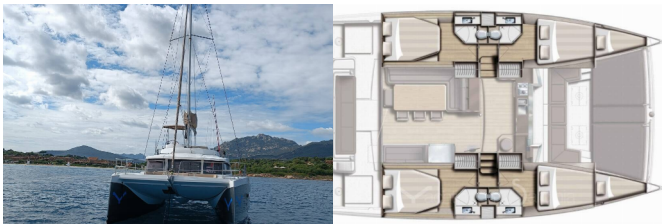

BALI 4.3

Hogwarts (2020)

Conviva Maris D.O.O. • Paraćeva 8 • 21000 Split • Croatia

Phone: +385 91 300 2377

E-mail: info@croatia-holidays-charter.com

Web: www.croatia-holidays-charter.com

| | |
|------------------------|--------------------------------|
| Yacht Base | Sardinia, Punta Nuraghe, Italy |
| Yacht ID | 3690 |
| Yacht Brands | Catana |
| Yacht Name | Hogwarts |
| Production Year | 2020 |
| Length | 13.20 M |
| Cabins | 4 + 2 |
| Berths | 8 + 2 |
| WC | 4 |

COMFORT: Cockpit cushions, Mattresses

DECK: Anchor, Anchor with chain, Gangway, Grill/Barbecue/Plancha, Tender

ENTERTAINMENT: Outdoor speakers, Radio, TV, Underwater lights

GALLEY: Freezer, Freshwater treatment plant, Microwave, Refrigerator, Sink