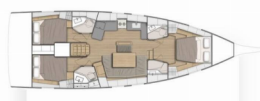

Conviva Maris D.O.O. • Paraćeva 8 • 21000 Split • Croatia

Phone: +385 91 300 2377

E-mail: info@croatia-holidays-charter.com

Web: www.croatia-holidays-charter.com