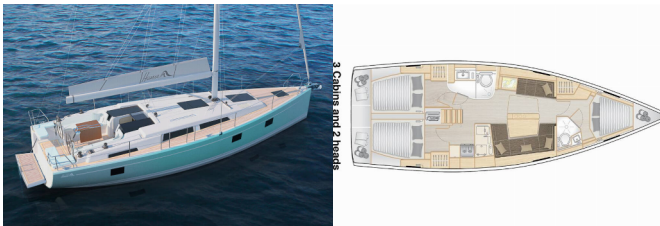

HANSE 418

Piranha (2021)

Conviva Maris D.O.O. • Paraćeva 8 • 21000 Split • Croatia

Phone: +385 91 300 2377

E-mail: info@croatia-holidays-charter.com

Web: www.croatia-holidays-charter.com

Yacht Base	Lefkas, D-Marin, Greece
Yacht ID	3584
Yacht Brands	Hanse Yachts
Yacht Name	Piranha
Production Year	2021
Length	12.40 M
Cabins	3
Berths	6 + 2
Max Persons	8
WC	2

COMFORT: Bed linen, Blankets, Cockpit cushions, Mosquito nets, Pillows, Sunshades, Towels

DECK: Anchor Delta, Anchor with chain, Bathing platform, Bilge pump - Mechanic, Bimini top, Bosun's chair (Safe seat) (boatswain's chair), Cockpit fridge, Cockpit table, Dinghy, Electric anchor windlass, Fenders, Mooring ropes, Outboard engine, Sprayhood, Swimming ladder, Teak cockpit, Winch handles