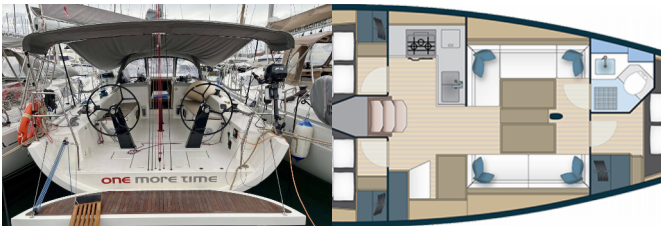

MORE 40

One More Time (2019)

Conviva Maris D.O.O. • Paraćeva 8 • 21000 Split • Croatia

Phone: +385 91 300 2377

E-mail: info@croatia-holidays-charter.com

Web: www.croatia-holidays-charter.com

Yacht Base	Marina Kornati, Biograd, Croatia
Yacht ID	3553
Yacht Brands	More Boats
Yacht Name	One More Time
Production Year	2019
Length	11.99 M
Cabins	3
Berths	6 + 2
Max Persons	8
WC	1

DECK: Anchor swivel, Bimini top, Boat hook, Bosun's chair (Safe seat) (boatswain's chair), Canister for water, Cockpit table, Cockpit/stern, outside shower, Dinghy, Electric anchor windlass, Fenders, Gangway, Jerry cans for diesel, Main anchor, Mooring ropes, Round/globular fender, Spare anchor (Reserve, Auxiliary anchor), Sprayhood, Spring line, Water hose

ENTERTAINMENT: Outdoor speakers, Radio CD/MP3 player, AUX input

GALLEY: Gas bottles, Hot water, Kitchen utensils (Galley equipment, cutlery), Refrigerator

INTERIOR: Lowerable salon table

NAVIGATION: Autopilot, Folding propeller, GPS chart plotter - cockpit, Harbour guides, Logge/Lot/Speed/Wind, Navigation (Nautical) charts and nautical guide, Navigation set, Radar reflector, Windex

SAFETY: Distress signals, Fire extinguisher, First aid kit, Flashlight, Fog horn, Life belts (Safety harness), Life buoy + Flashing light, Life jackets, Set of tools, VHF radio, Wire (shroud) cutter

SAILS: Lazy bag, Lazy jacks

YACHT ELECTRICS: Battery charger, Heating, Shore connection 220 V, Solar panels, USB sockets