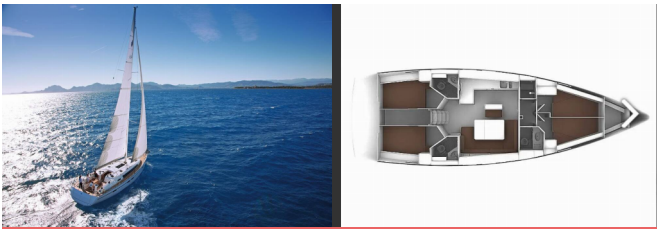

BAVARIA CRUISER 46

Miber Yigit (2023)

Conviva Maris D.O.O. • Paraćeva 8 • 21000 Split • Croatia

Phone: +385 91 300 2377

E-mail: info@croatia-holidays-charter.com

Web: www.croatia-holidays-charter.com

Yacht Base Fethiye, Ece Saray Marina
Resort, Turkey

Yacht ID 3408

Yacht Brands Bavaria

Yacht Name Miber Yigit

Production Year 2023

Length 14.27 M

Cabins 4

Berths 8 + 1

Max Persons 9

WC 3

COMFORT: Cockpit cushions, Outside cushions, Sunshades

DECK: Bathing platform, Bimini top, Boat hook, Bosun's chair (Safe seat) (boatswain's chair), Cockpit light, Cockpit/stern, outside shower, Dinghy, Electric anchor windlass, Fenders, Gangway, Sprayhood

ENTERTAINMENT: FUSION sound system, Mask and snorkel, Outdoor speakers, Snorkeling equipment, Underwater lights

GALLEY: Hot water, Kitchen utensils (Galley equipment, cutlery), Oven, Refrigerator

INTERIOR: Electric fans in cabins

NAVIGATION: Autopilot, Bow thruster, Compass, GPS, GPS chart plotter, Harbour guides, Navigation (Nautical) charts and nautical guide, Radar reflector, Wind/speed/depth instruments

SAFETY: Distress signals, Emergency tiller, Fire extinguisher, First aid kit, Fog horn, Life belts (Safety harness), Life buoy + Flashing light, Life jackets, Liferaft, Safety equipment, VHF radio

YACHT ELECTRICS: Battery charger, Bilge pump - Electric, DSC station, Heating, Inverter, Solar panels