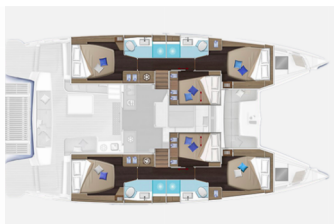

<b>Yacht Base</b>	Athens, Alimos Marina, Greece
<b>Yacht ID</b>	3396
<b>Yacht Brands</b>	Lagoon
<b>Yacht Name</b>	Pearl
<b>Production Year</b>	2024
<b>Length</b>	15.35 M
<b>Cabins</b>	6
<b>Berths</b>	12 + 2
<b>Max Persons</b>	14
<b>WC</b>	6

**DECK:** Cockpit fridge, Cockpit/stern, outside shower, Deck lights, Dinghy hydraulic lifting system, Dinghy with outboard engine, Electric anchor windlass, Folding cockpit table, Grill/Barbecue/Plancha, Hard Top Bimini, Hydraulic gangway, Sprayhood, Teak cockpit, Teak on flybridge