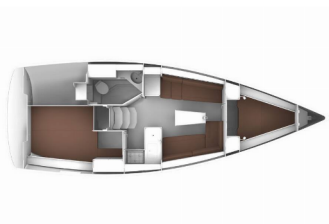

Conviva Maris D.O.O. • Paraćeva 8 • 21000 Split • Croatia

Phone: +385 91 300 2377

E-mail: info@croatia-holidays-charter.com

Web: www.croatia-holidays-charter.com