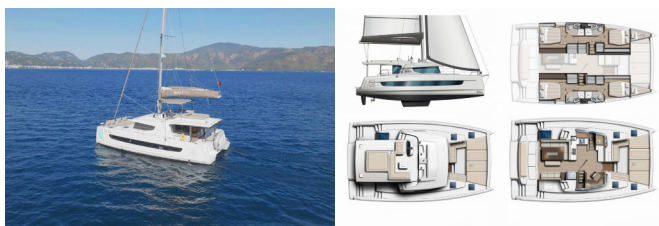

BALI 4.6

Ediba Scorpio (2022)

Conviva Maris D.O.O. • Paraćeva 8 • 21000 Split • Croatia

Phone: +385 91 300 2377

E-mail: info@croatia-holidays-charter.com

Web: www.croatia-holidays-charter.com

Yacht Base	Marmaris, Albatros Marina, Turkey
Yacht ID	3376
Yacht Brands	Catana
Yacht Name	Ediba Scorpio
Production Year	2022
Length	14.28 M
Cabins	4 + 1
Berths	8 + 1
Max Persons	9
WC	4 + 1

COMFORT: Cockpit cushions, Sundeck cushions

DECK: Anchor with chain, Bathing platform, Bimini top, Cockpit table, Cockpit/stern, outside shower, Forward cockpit, Grill/Barbecue/Plancha

ENTERTAINMENT: FUSION sound system, Outdoor speakers