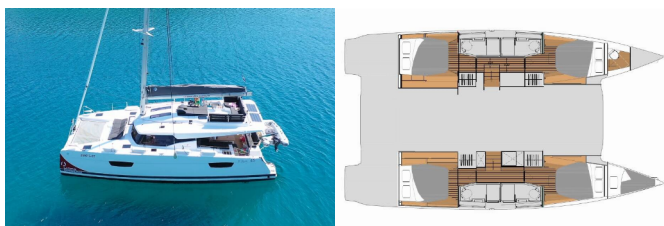

FONTAINE PAJOT ELBA 45

Summer Flow (2023)

Conviva Maris D.O.O. • Paraćeva 8 • 21000 Split • Croatia

Phone: +385 91 300 2377

E-mail: info@croatia-holidays-charter.com

Web: www.croatia-holidays-charter.com

Yacht Base Trogir, Yachtclub Seget (Marina Baotić), Croatia

Yacht ID 3336

Yacht Brands Fountaine Pajot

Yacht Name Summer Flow

Production Year 2023

Length 13.45 M

Cabins 4 + 1

Berths 8 + 2 + 1

Max Persons 11

WC 4 + 1

COMFORT: Bed linen, Cockpit cushions, Towels

DECK: Anchor with chain, Bilge pump - Mechanic, Bimini top, Boat hook, Bosun's chair (Safe seat) (boatswain's chair), Cockpit table, Cockpit/stern, outside shower, Davit, Dinghy, Electric anchor windlass, Fenders, Gangway, Grill/Barbecue/Plancha, Outboard engine, Round/globular fender, Spare anchor (Reserve, Auxiliary anchor), Teak cockpit

ENTERTAINMENT: Hi-Fi system, Outdoor speakers, Radio with USB, TV

GALLEY: Freezer, Gas bottles, Hot water, Kitchen utensils (Galley equipment, cutlery), Microwave, Nescaffe Dolce Gusto Coffee Maker, Oven, Refrigerator, Sink, Stove

INTERIOR: Convertible table in salon, Curtains, Electric fans in cabins, Electric toilet

NAVIGATION: AIS, Autopilot, Binoculars, Compass, Garmin instrument, GPS chart plotter - cockpit, Nautical charts, Pilot book, Wind instrument/Anemometer

SAFETY: Buoyant smoke signal, Distress signals, Fire extinguisher, First aid kit, Fog horn, Life belts (Safety harness), Life jackets, Liferaft, VHF radio

SAILS: Electric main sail winch, Lazy bag, Lazy jacks

YACHT ELECTRICS: Air Conditioning, Batteries, Battery charger, Bilge pump - Electric, Generator, Heating, Inverter, Shore connection 220 V, Solar panels