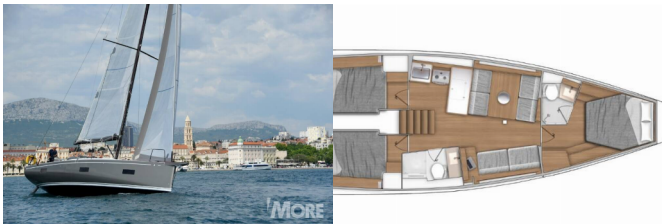

FIRST 44

Checkmate (2023)

Conviva Maris D.O.O. • Paraćeva 8 • 21000 Split • Croatia

Phone: +385 91 300 2377

E-mail: info@croatia-holidays-charter.com

Web: www.croatia-holidays-charter.com

Yacht Base	ACI Marina Split, Croatia
Yacht ID	3328
Yacht Brands	Beneteau
Yacht Name	Checkmate
Production Year	2023
Length	14.15 M
Cabins	3
Berths	6 + 1
WC	2

COMFORT: Bed linen, Cockpit cushions, Sunshades, Towels

DECK: Anchor Delta, Bathing platform, Bilge pump - Mechanic, Bimini top, Cockpit table, Cockpit/stern, outside shower, Dinghy, Dinghy garage, Electric anchor windlass, Gangway, Outboard engine, Spare anchor (Reserve, Auxiliary anchor), Sprayhood, Teak cockpit, Teak deck