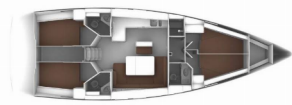

Conviva Maris D.O.O. • Paraćeva 8 • 21000 Split • Croatia

Phone: +385 91 300 2377

E-mail: info@croatia-holidays-charter.com

Web: www.croatia-holidays-charter.com