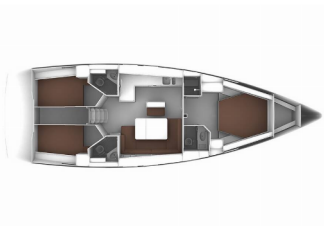

<b>Yacht Base</b>	Fethiye, Yacht Club Mai, Turkey
<b>Yacht ID</b>	3298
<b>Yacht Brands</b>	Bavaria
<b>Yacht Name</b>	Hera
<b>Production Year</b>	2023
<b>Length</b>	14.27 M
<b>Cabins</b>	3
<b>Berths</b>	6
<b>Max Persons</b>	6
<b>WC</b>	3

**COMFORT:** Cockpit cushions

**DECK:** Anchor Delta, Anchor with chain, Bilge pump - Mechanic, Bimini top, Boat hook, Cockpit light, Electric anchor windlass, Fenders, Gangway, Mooring ropes, Round/globular fender, Sprayhood, Winch handles