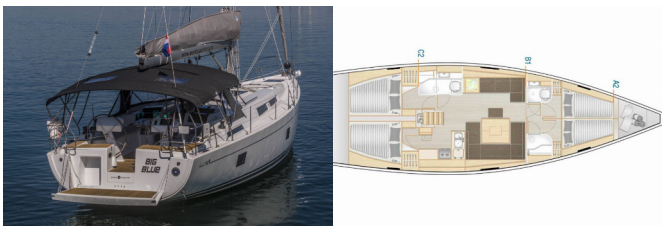

HANSE 458

Big Blue (2023)

Conviva Maris D.O.O. • Paraćeva 8 • 21000 Split • Croatia

Phone: +385 91 300 2377

E-mail: info@croatia-holidays-charter.com

Web: www.croatia-holidays-charter.com

Yacht Base	Marina Mandalina, Sibenik, Croatia
Yacht ID	3247
Yacht Brands	Hanse Yachts
Yacht Name	Big Blue
Production Year	2023
Length	14.04 M
Cabins	4
Berths	8 + 2
WC	3

DECK: Bimini top, Cockpit table, Cockpit/stern, outside shower, Dinghy, Electric anchor windlass, Sprayhood, Teak cockpit

ENTERTAINMENT: Outdoor speakers, Radio, TV

GALLEY: Hot water

NAVIGATION: Autopilot, Bow thruster, Depthsounder, GPS chart plotter - cockpit, Speedometer (Speed log), Wind instrument/Anemometer, Wind/speed/depth instruments