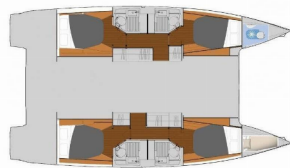

Conviva Maris D.O.O. • Paraćeva 8 • 21000 Split • Croatia

Phone: +385 91 300 2377

E-mail: info@croatia-holidays-charter.com

Web: www.croatia-holidays-charter.com