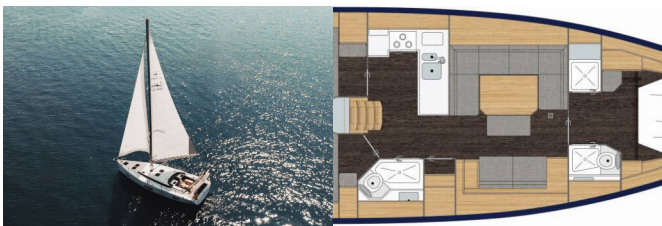

Web: [www.croatia-holidays-charter.com](http://www.croatia-holidays-charter.com)

<b>Yacht Base</b>	Fethiye, Yacht Classic Hotel Marina, Turkey
<b>Yacht ID</b>	3239
<b>Yacht Brands</b>	Bavaria
<b>Yacht Name</b>	Santa Cruz
<b>Production Year</b>	2023
<b>Length</b>	13.98 M
<b>Cabins</b>	3
<b>Berths</b>	6
<b>Max Persons</b>	6
<b>WC</b>	2

**COMFORT:** Bed linen, Pillows, Towels

**DECK:** Anchor Delta, Anchor winch remote control, Anchor with chain, Bimini top, Bosun's chair (Safe seat) (boatswain's chair), Cockpit table with light, Cockpit/stern, outside shower, Dinghy, Fenders, Folding cockpit table, Gangway, Hydraulic lifting swimming platform, Impeller, V-belt, oilfilter, Mooring Cleats, Mooring ropes, Plastic bucket, Spare anchor (Reserve, Auxiliary anchor), Sponge, Sprayhood, Swimming ladder, Teak cockpit, Water hose, Winch handles