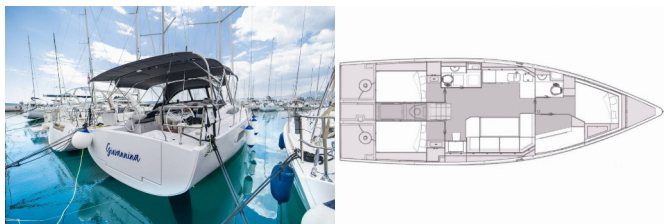

Web: [www.croatia-holidays-charter.com](http://www.croatia-holidays-charter.com)

<b>Yacht Base</b>	Marina Kastela, Croatia
<b>Yacht ID</b>	3199
<b>Yacht Brands</b>	Elan Marine
<b>Yacht Name</b>	Giovannina
<b>Production Year</b>	2023
<b>Length</b>	13.60 M
<b>Cabins</b>	4
<b>Berths</b>	8 + 2
<b>Max Persons</b>	10
<b>WC</b>	2

**COMFORT:** Cockpit cushions, Mosquito nets

**DECK:** Anchor Delta, Bathing platform, Bimini top, Cockpit fridge, Cockpit grill, Cockpit table, Electric anchor windlass, Grill/Barbecue/Plancha, Sprayhood, Teak cockpit, Teak seats in cockpit