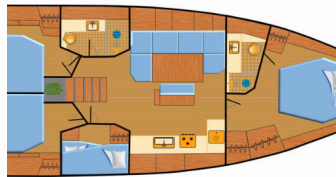

HANSE 460

Wilson (2024)

Conviva Maris D.O.O. • Paraćeva 8 • 21000 Split • Croatia

Phone: +385 91 300 2377

E-mail: info@croatia-holidays-charter.com

Web: www.croatia-holidays-charter.com

Yacht Base	Marina Punat, Krk, Croatia
Yacht ID	3194
Yacht Brands	Hanse Yachts
Yacht Name	Wilson
Production Year	2024
Length	14.60 M
Cabins	4
Berths	8 + 1
Max Persons	9
WC	2

COMFORT: Cockpit cushions

DECK: Anchor light, Anchor with chain, Bathing platform, Bimini top, Boat hook, Cockpit table, Cockpit/stern, outside shower, Deck brush, Electric anchor windlass, Fenders, Gangway, Grill/Barbecue/Plancha, Impeller, V-belt, oilfilter, Jerry cans for diesel, Mooring ropes, Sprayhood, Swimming ladder, Teak cockpit