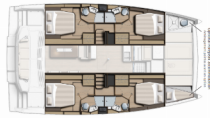

Conviva Maris D.O.O. • Paraćeva 8 • 21000 Split • Croatia

Phone: +385 91 300 2377

E-mail: info@croatia-holidays-charter.com

Web: www.croatia-holidays-charter.com