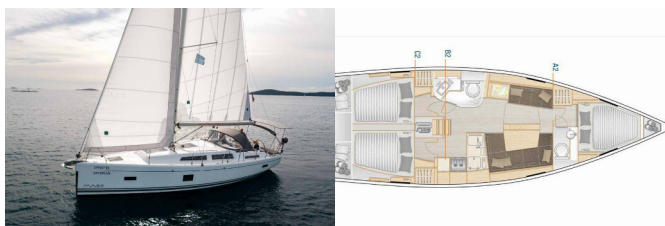

HANSE 388

Daydream (2023)

Conviva Maris D.O.O. • Paraćeva 8 • 21000 Split • Croatia

Phone: +385 91 300 2377

E-mail: info@croatia-holidays-charter.com

Web: www.croatia-holidays-charter.com

Yacht Base	Marina Mandalina, Sibenik, Croatia
Yacht ID	3116
Yacht Brands	Hanse Yachts
Yacht Name	Daydream
Production Year	2023
Length	11.40 M
Cabins	3
Berths	6 + 1
Max Persons	7
WC	2

COMFORT: Cockpit cushions, Sundeck cushions

DECK: Anchor line, Anchor swivel, Bimini top, Black ball, Black conus, Boat hook, Bosun's chair (Safe seat) (boatswain's chair), Cockpit table, Cockpit/stern, outside shower, Dinghy, Dinghy (byboat) pump, Electric anchor windlass, Fenders, Gangway, Hawser, Impeller, V-belt, oilfilter, Main anchor, Mooring ropes, Plastic bucket, Remote control for anchor winch with chain counter at helm, Repair box for dinghy, Round/globular fender, Spare anchor (Reserve, Auxiliary anchor), Sprayhood, Spring line, Teak cockpit, Water hose