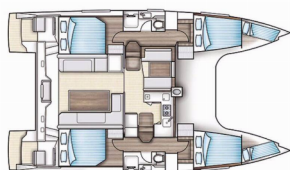

Conviva Maris D.O.O. • Paraćeva 8 • 21000 Split • Croatia

Phone: +385 91 300 2377

E-mail: info@croatia-holidays-charter.com

Web: www.croatia-holidays-charter.com