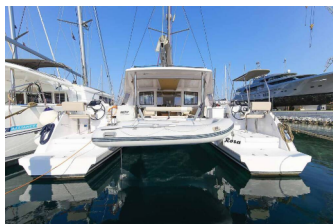

NAUTITECH 40 OPEN

Rosa (2015)

Conviva Maris D.O.O. • Paraćeva 8 • 21000 Split • Croatia

Phone: +385 91 300 2377

E-mail: info@croatia-holidays-charter.com

Web: www.croatia-holidays-charter.com

Yacht Base	Trogir, Marina Trogir (ex.SCT), Croatia
Yacht ID	311
Yacht Brands	Nautitech
Yacht Name	Rosa
Production Year	2015
Length	11.98 M
Cabins	4 + 2
Berths	8 + 2
Max Persons	10
WC	2

COMFORT: Bed linen, Cockpit cushions

DECK: Anchor line, Anchor swivel, Bimini top, Black ball, Black conus, Boat hook, Bosun's chair (Safe seat) (boatswain's chair), Canister for water, Chairs, Cockpit full tent, Cockpit table with light, Cockpit/stern, outside shower, Dinghy, Dinghy (byboat) pump, Electric anchor windlass, Fenders, Gangway, Hawser, Impeller, V-belt, oilfilter, Jerry cans for diesel, Main anchor, Mooring ropes, Plastic bucket, Repair box for dinghy, Round/globular fender, Spare anchor (Reserve, Auxiliary anchor), Spotlight / Headlights, Spring line, Teak cockpit, Water hose

ENTERTAINMENT: Outdoor speakers, Radio

GALLEY: Gas bottles, Hot water, Kitchen utensils (Galley equipment, cutlery), Refrigerator

INTERIOR: Barometer, Clock, Electric fans in cabins, Inside shower

NAVIGATION: 3 blade folding propeller, AIS, Autopilot, Binoculars, Bretonplotter, Composite steering wheels, GPS chart plotter - cockpit, Hand bearing compass, Harbour guides, Logge/Lot/Speed/Wind, Navigation (Nautical) charts and nautical guide, Navigation set, Parallel ruler, Radar, Radar reflector, Spyglass with bearing compass, Tridata

SAILS: Electric genoa winch, Electric halyard winch, Electric winch, Gennaker-device, Lazy bag, Lazy jacks

YACHT ELECTRICS: Batteries, Battery charger, Battery storage system, Generator, Heating, Inverter, Shore connection 220 V, Solar panels