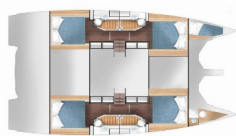

Conviva Maris D.O.O. • Paraćeva 8 • 21000 Split • Croatia

Phone: +385 91 300 2377

E-mail: info@croatia-holidays-charter.com

Web: www.croatia-holidays-charter.com