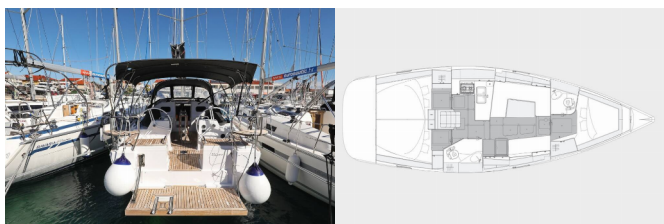

ELAN IMPRESSION 40.1

Eliana (2022)

Conviva Maris D.O.O. • Paraćeva 8 • 21000 Split • Croatia

Phone: +385 91 300 2377

E-mail: info@croatia-holidays-charter.com

Web: www.croatia-holidays-charter.com

Yacht Base	Marina Pirovac, Croatia
Yacht ID	3054
Yacht Brands	Elan Marine
Yacht Name	Eliana
Production Year	2022
Length	11.99 M
Cabins	3
Berths	6 + 2
WC	2

COMFORT: Cockpit cushions, Sundeck cushions

DECK: Anchor Delta, Anchor with chain, Bathing platform, Bimini top, Bosun's chair (Safe seat) (boatswain's chair), Cockpit fridge, Cockpit grill, Cockpit table, Cockpit/stern, outside shower, Dinghy, Electric anchor windlass, Main Deck Compass, Sea/Storm drogue anchor, Sprayhood