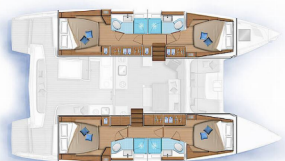

LAGOON 46

Mira (2023)

Conviva Maris D.O.O. • Paraćeva 8 • 21000 Split • Croatia

Phone: +385 91 300 2377

E-mail: info@croatia-holidays-charter.com

Web: www.croatia-holidays-charter.com

Yacht Base	Sukosan, D-Marin Dalmacija Marina, Croatia
Yacht ID	3047
Yacht Brands	Lagoon
Yacht Name	Mira
Production Year	2023
Length	13.99 M
Cabins	4 + 1
Berths	8 + 2 + 1
Max Persons	12
WC	4 + 1

COMFORT: Cockpit cushions

DECK: Bathing platform, Bimini top, Cockpit fridge, Cockpit table, Dinghy hydraulic lifting system, Dinghy with outboard engine, Electric anchor windlass, Flybridge, Panoramic roof, Pulpit seat, Teak cockpit

ENTERTAINMENT: FUSION sound system, Indoor speakers, Outdoor speakers, SAT TV, TV antenna, Underwater lights

GALLEY: Dishwasher, Ice maker, NESPRESSO coffee machine, Refrigerator, Sink

INTERIOR: Ambiantal lighting, Convertible table in salon, Electric fans, Electric fans in cabins, Electric toilet, Indirect lighting in cabins and salon