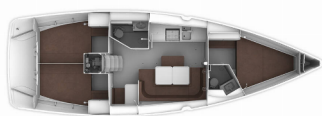

Conviva Maris D.O.O. • Paraćeva 8 • 21000 Split • Croatia

Phone: +385 91 300 2377

E-mail: info@croatia-holidays-charter.com

Web: www.croatia-holidays-charter.com