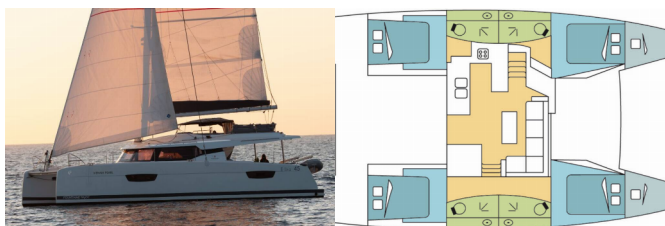

FOUNTAINÉ PAJOT ELBA 45

Jasmine (2023)

Conviva Maris D.O.O. • Paraćeva 8 • 21000 Split • Croatia

Phone: +385 91 300 2377

E-mail: info@croatia-holidays-charter.com

Web: www.croatia-holidays-charter.com

Yacht Base	Athens, Alimos Marina, Greece
Yacht ID	3034
Yacht Brands	Fountainé Pajot
Yacht Name	Jasmine
Production Year	2023
Length	13.45 M
Cabins	4 + 2
Berths	8 + 2 + 2
Max Persons	12
WC	4 + 1

COMFORT: Bed linen, Blankets, Cockpit cushions, Pillows, Towels

DECK: Bimini top, Black ball, Boat hook, Cockpit/stern, outside shower, Dinghy with outboard engine, Electric anchor windlass, Gangway, Spare anchor (Reserve, Auxiliary anchor), Sprayhood, Swimming ladder, Water hose, Winch handles