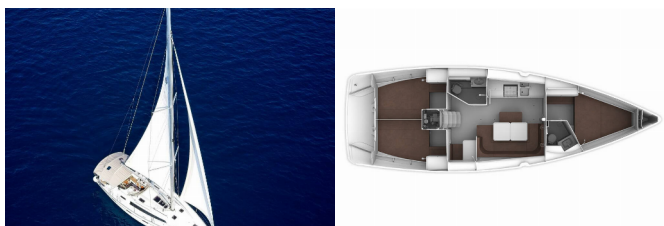

BAVARIA CRUISER 41

MH 64 (2016)

Conviva Maris D.O.O. • Paraćeva 8 • 21000 Split • Croatia

Phone: +385 91 300 2377

E-mail: info@croatia-holidays-charter.com

Web: www.croatia-holidays-charter.com

Yacht Base	Marina Hramina, Murter, Croatia
Yacht ID	302
Yacht Brands	Bavaria
Yacht Name	MH 64
Production Year	2016
Length	12.35 M
Cabins	3
Berths	6 + 1
Max Persons	7
WC	2

COMFORT: Bed linen, Blankets, Pillows, Towels

DECK: Anchor with chain, Bathing platform, Bilge pump - Mechanic, Bimini top, Boat hook, Bosun's chair (Safe seat) (boatswain's chair), Cockpit table, Cockpit/stern, outside shower, Deck brush, Dinghy, Electric anchor windlass, Fenders, Fuel funnel, Gangway, Impeller, Jerry cans for diesel, Main Deck Compass, Mooring ropes, Plastic bucket, Reserve motor oil, Sprayhood, Swimming ladder, Teak cockpit, Water hose, Winch handles