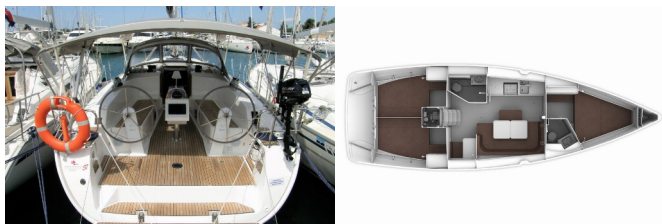

BAVARIA CRUISER 41

MH 63 (2016)

Conviva Maris D.O.O. • Paraćeva 8 • 21000 Split • Croatia

Phone: +385 91 300 2377

E-mail: info@croatia-holidays-charter.com

Web: www.croatia-holidays-charter.com

Yacht Base	Marina Hramina, Murter, Croatia
Yacht ID	301
Yacht Brands	Bavaria
Yacht Name	MH 63
Production Year	2016
Length	12.35 M
Cabins	3
Berths	6 + 1
Max Persons	7
WC	2

COMFORT: Bed linen, Blankets, Pillows, Towels

DECK: Anchor with chain, Bathing platform, Bilge pump - Mechanic, Bimini top, Boat hook, Bosun's chair (Safe seat) (boatswain's chair), Cockpit table, Cockpit/stern, outside shower, Deck brush, Dinghy, Electric anchor windlass, Fenders, Fuel funnel, Gangway, Impeller, Jerry cans for diesel, Main Deck Compass, Mooring ropes, Plastic bucket, Reserve motor oil, Sprayhood, Swimming ladder, Teak cockpit, Water hose, Winch handles