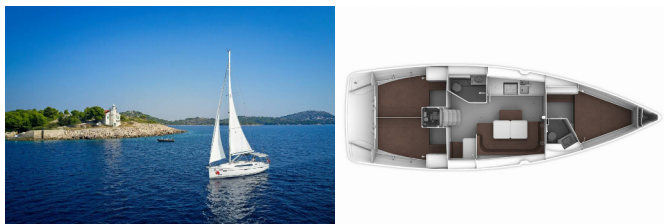

BAVARIA CRUISER 41

MH 61 (2016)

Conviva Maris D.O.O. • Paraćeva 8 • 21000 Split • Croatia

Phone: +385 91 300 2377

E-mail: info@croatia-holidays-charter.com

Web: www.croatia-holidays-charter.com

Yacht Base	Marina Hramina, Murter, Croatia
Yacht ID	299
Yacht Brands	Bavaria
Yacht Name	MH 61
Production Year	2016
Length	12.35 M
Cabins	3
Berths	6 + 1
Max Persons	7
WC	2

COMFORT: Bed linen, Blankets, Pillows, Towels

DECK: Anchor with chain, Bathing platform, Bilge pump - Mechanic, Bimini top, Boat hook, Bosun's chair (Safe seat) (boatswain's chair), Cockpit table, Cockpit/stern, outside shower, Deck brush, Dinghy, Electric anchor windlass, Fenders, Fuel funnel, Gangway, Impeller, Jerry cans for diesel, Main Deck Compass, Mooring ropes, Plastic bucket, Reserve motor oil, Sprayhood, Swimming ladder, Teak cockpit, Water hose, Winch handles

ENTERTAINMENT: DVD player, LCD TV, Radio CD player

GALLEY: Gas bottles, Gas cookers, Hot water, Kitchen utensils (Galley equipment, cutlery), Oven, Refrigerator, Sink, Water pump

INTERIOR: Barometer, Thermometer, Toilet paper

NAVIGATION: Autopilot, Binoculars, Bow thruster, GPS chart plotter, Hand bearing compass, Log, Speed, Depth- echo sounder, Navigation (Nautical) charts and nautical guide, Navigation set, Pilot book, Wind instrument/Anemometer

SAFETY: Distress signals, Emergency tiller, Fire extinguisher, First aid kit, Fog horn, Life belts (Safety harness), Life buoy + Flashing light, Life jackets, Oars (Paddles), Search light, Set of tools, Spare parts, Torch, VHF radio

YACHT ELECTRICS: Batteries, Battery charger, Bilge pump - Electric, Heating, Plug 220V, 12 V, Pump, Shore connection 220 V, Start battery