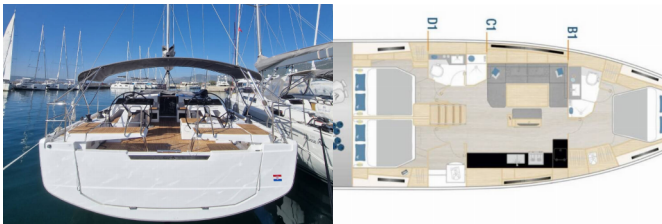

HANSE 460

FeMi Star (2024)

Conviva Maris D.O.O. • Paraćeva 8 • 21000 Split • Croatia

Phone: +385 91 300 2377

E-mail: info@croatia-holidays-charter.com

Web: www.croatia-holidays-charter.com

Yacht Base	Marina Kastela, Croatia
Yacht ID	2976
Yacht Brands	Hanse Yachts
Yacht Name	FeMi Star
Production Year	2024
Length	14.60 M
Cabins	3
Berths	6 + 2
WC	2

COMFORT: Bed linen, Blankets, Pillows, Sun mattresses, Towels

DECK: Anchor Delta, Bathing platform, Bimini top, Cockpit/stern, outside shower, Dinghy, Electric anchor windlass, Fenders, Gangway, GRP steering wheels, Mainsail slider assist, Mooring ropes, Outboard engine, Sprayhood, Teak coach roof, Teak deck, Teak table

ENTERTAINMENT: Fusion radio, FUSION sound system, Indoor speakers, Outdoor speakers, Wi-Fi streaming music equipment

GALLEY: NESPRESSO coffee machine

INTERIOR: Ambient lighting

NAVIGATION: Autopilot, Binoculars, Bow thruster, Compass, GPS chart plotter - cockpit, Harbour guides, Navigation (Nautical) charts and nautical guide, Wind/speed/depth instruments, Windex