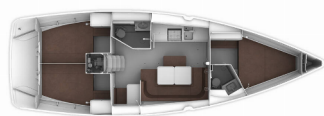

Conviva Maris D.O.O. • Paraćeva 8 • 21000 Split • Croatia

Phone: +385 91 300 2377

E-mail: info@croatia-holidays-charter.com

Web: www.croatia-holidays-charter.com