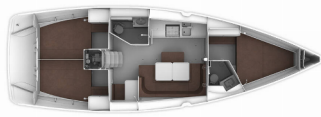

Conviva Maris D.O.O. • Paraćeva 8 • 21000 Split • Croatia

Phone: +385 91 300 2377

E-mail: info@croatia-holidays-charter.com

Web: www.croatia-holidays-charter.com