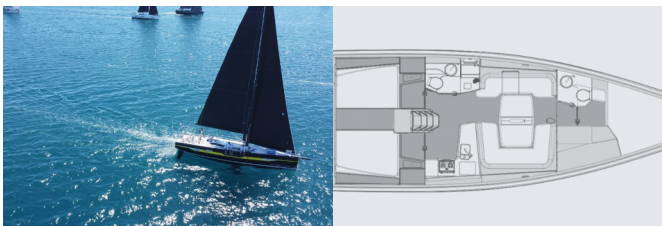

ELAN E6

Odin (2024)

Conviva Maris D.O.O. • Paraćeva 8 • 21000 Split • Croatia

Phone: +385 91 300 2377

E-mail: info@croatia-holidays-charter.com

Web: www.croatia-holidays-charter.com

Yacht Base	Marina Pirovac, Croatia
Yacht ID	2891
Yacht Brands	Elan Marine
Yacht Name	Odin
Production Year	2024
Length	15.30 M
Cabins	4
Berths	8 + 2
WC	2

COMFORT: Cockpit cushions

DECK: Anchor with chain, Bathing platform, Bimini top, Bow sail locker, Cockpit fridge, Cockpit grill, Cockpit/stern, outside shower, Deck lights, Electric anchor windlass, Mooring Cleats, Set for steerman (helmsman's chair), Sprayhood, Winch handles

ENTERTAINMENT: FUSION sound system, Indoor speakers, Outdoor speakers, TV, Underwater lights, Wi-Fi Internet

GALLEY: Gas bottles, Gas cookers, Hot water, Kitchen utensils (Galley equipment, cutlery), Pressurized water system, Refrigerator, Sink

INTERIOR: Curtains, LED lights

NAVIGATION: 3 blade folding propeller, AIS, Autopilot, Bow thruster, Compass, GPS chart plotter, LED Navigation lights, Navigation (Nautical) charts and nautical guide, Windex

SAFETY: Automatic Inflatable Life Jacket, EPIRB-Distress radio beacons, Fire extinguisher, Guard rail, Liferaft, VHF radio

SAILS: Bowsprit, Genoa, Halyard winches, Lazy bag, Sails, Winch

YACHT ELECTRICS: 12V Socket, 230 volt socket, Air Conditioning, Battery monitor, Bilge pump - Electric, Heating, Inverter, Service batteries, Shore connection 220 V, Start battery, USB sockets